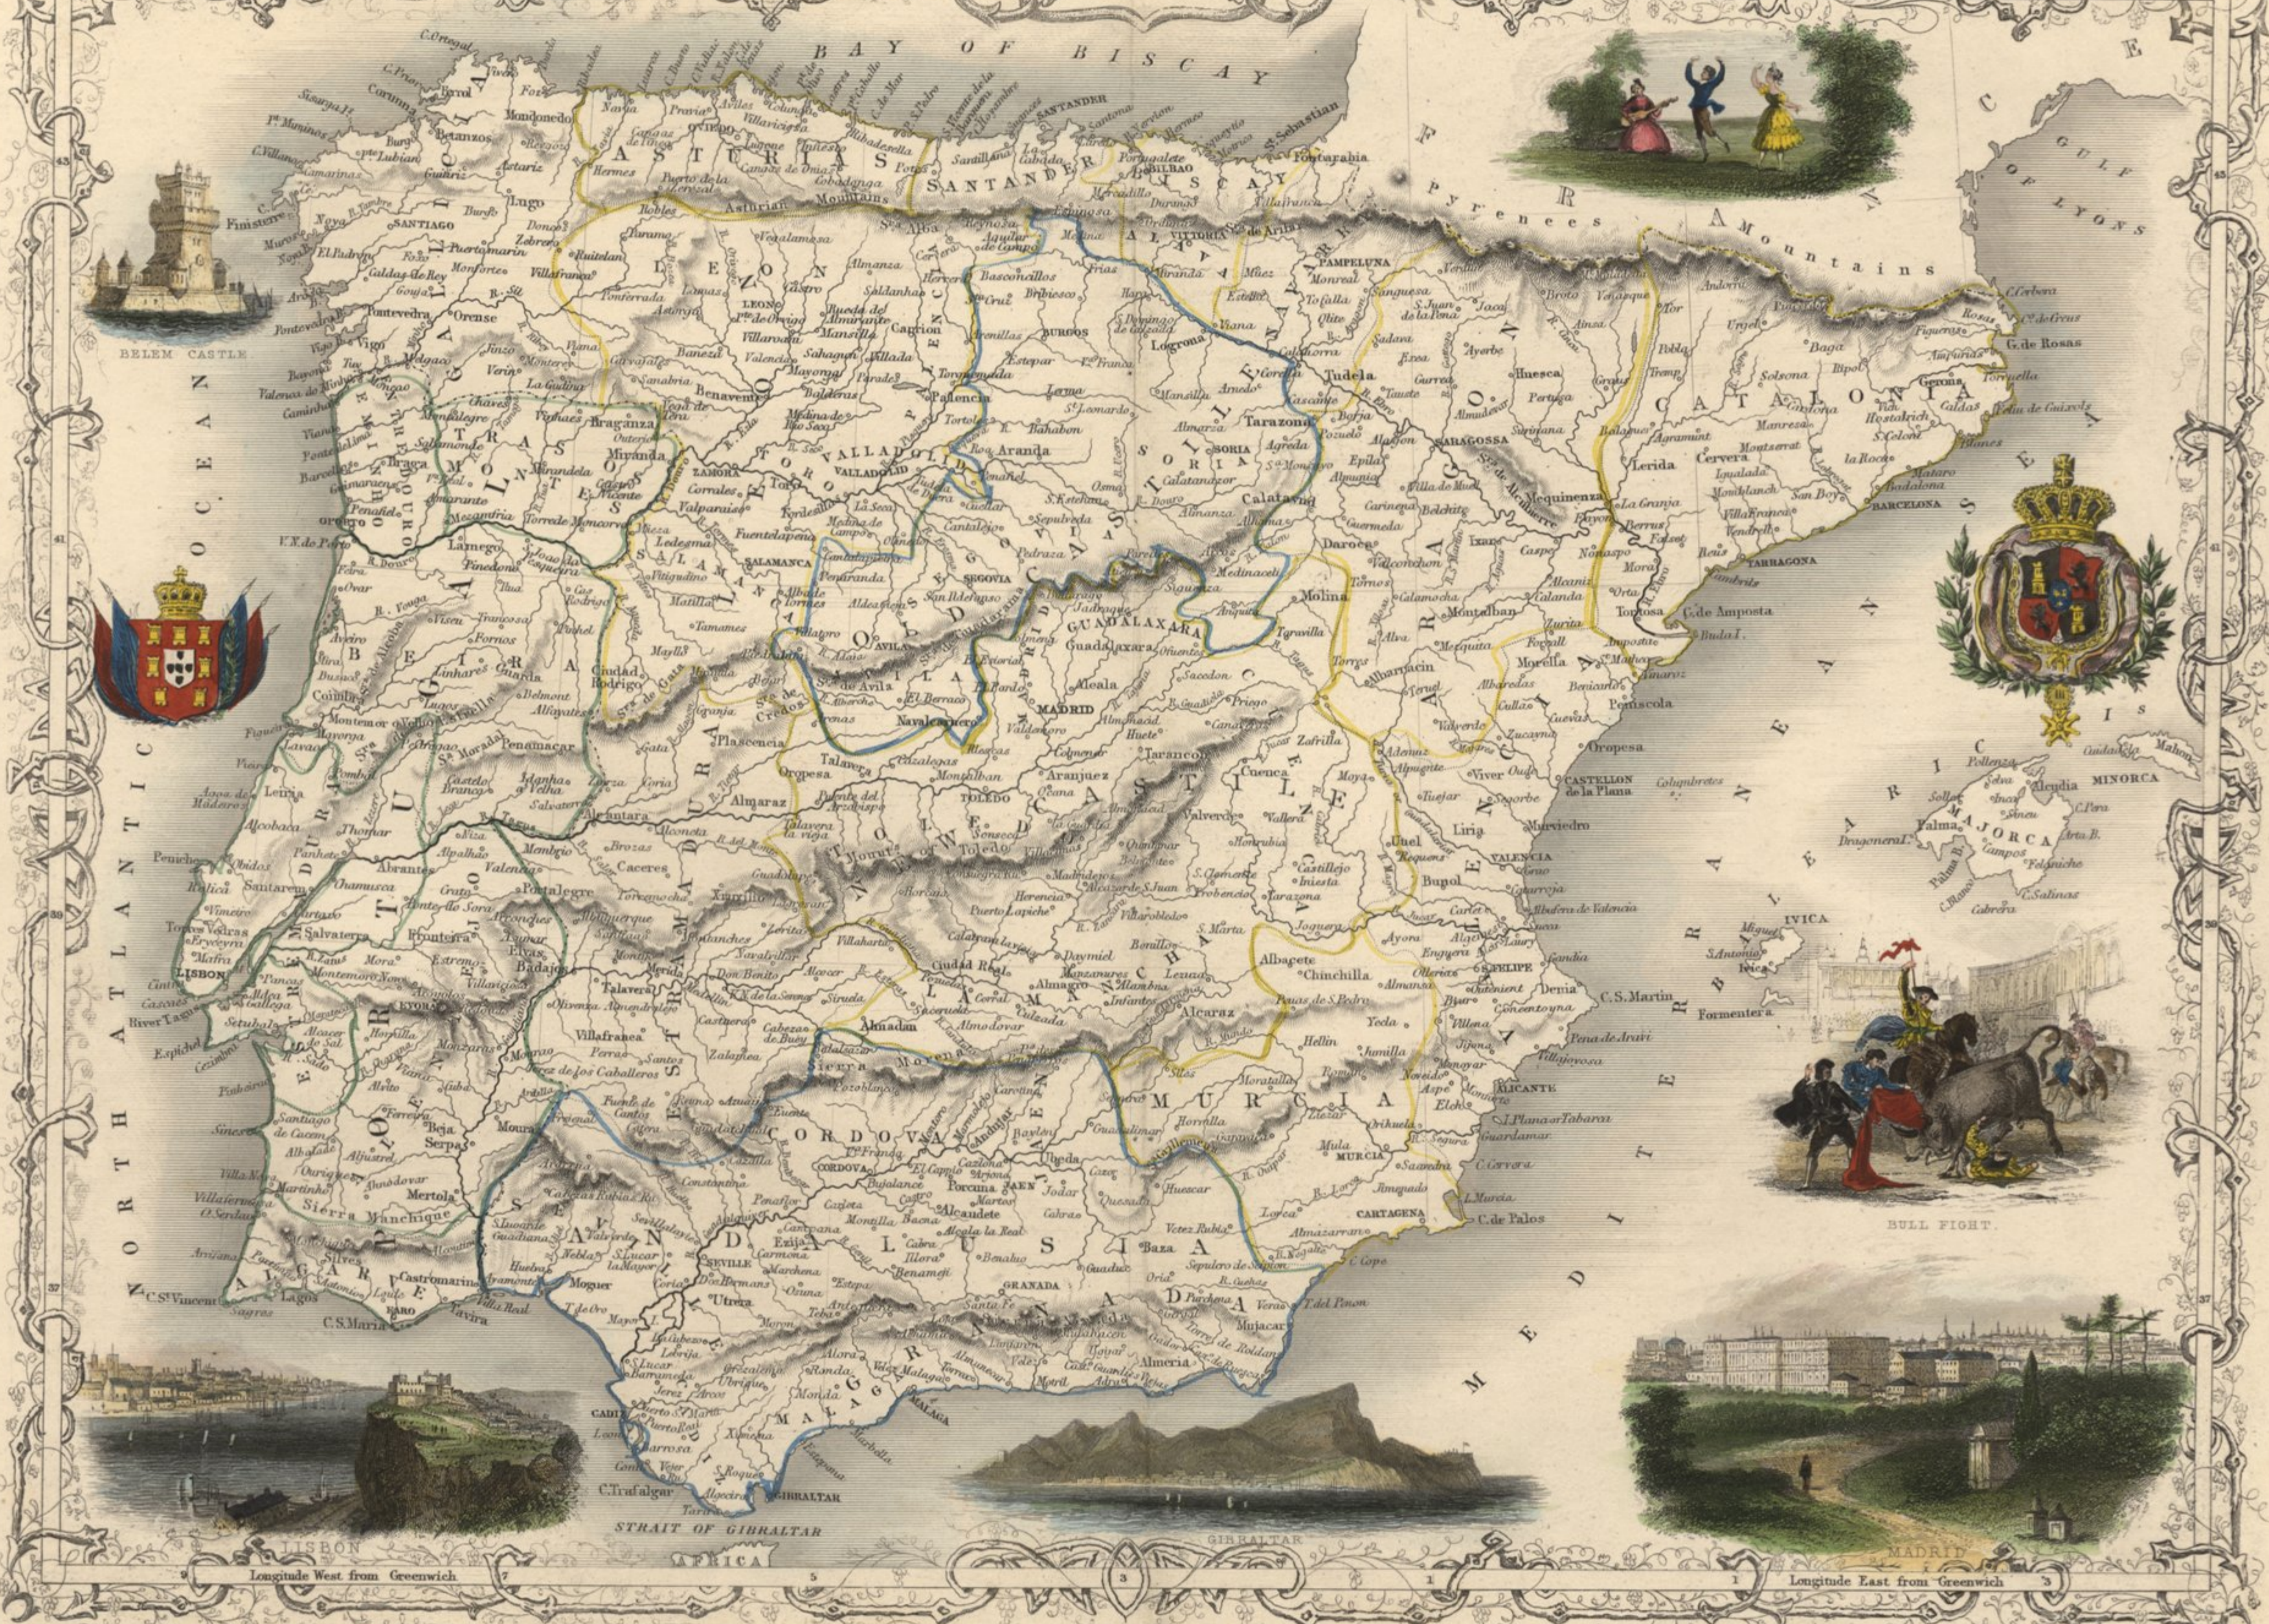

# SPAIN AND PORTUGAL

The Illustrations by N. Whitlock & Engraved by J. Rogers.

SCALE

0 20 40 60 80 Miles

The Map Drawn & Engraved by J. Rapkin.

30

16