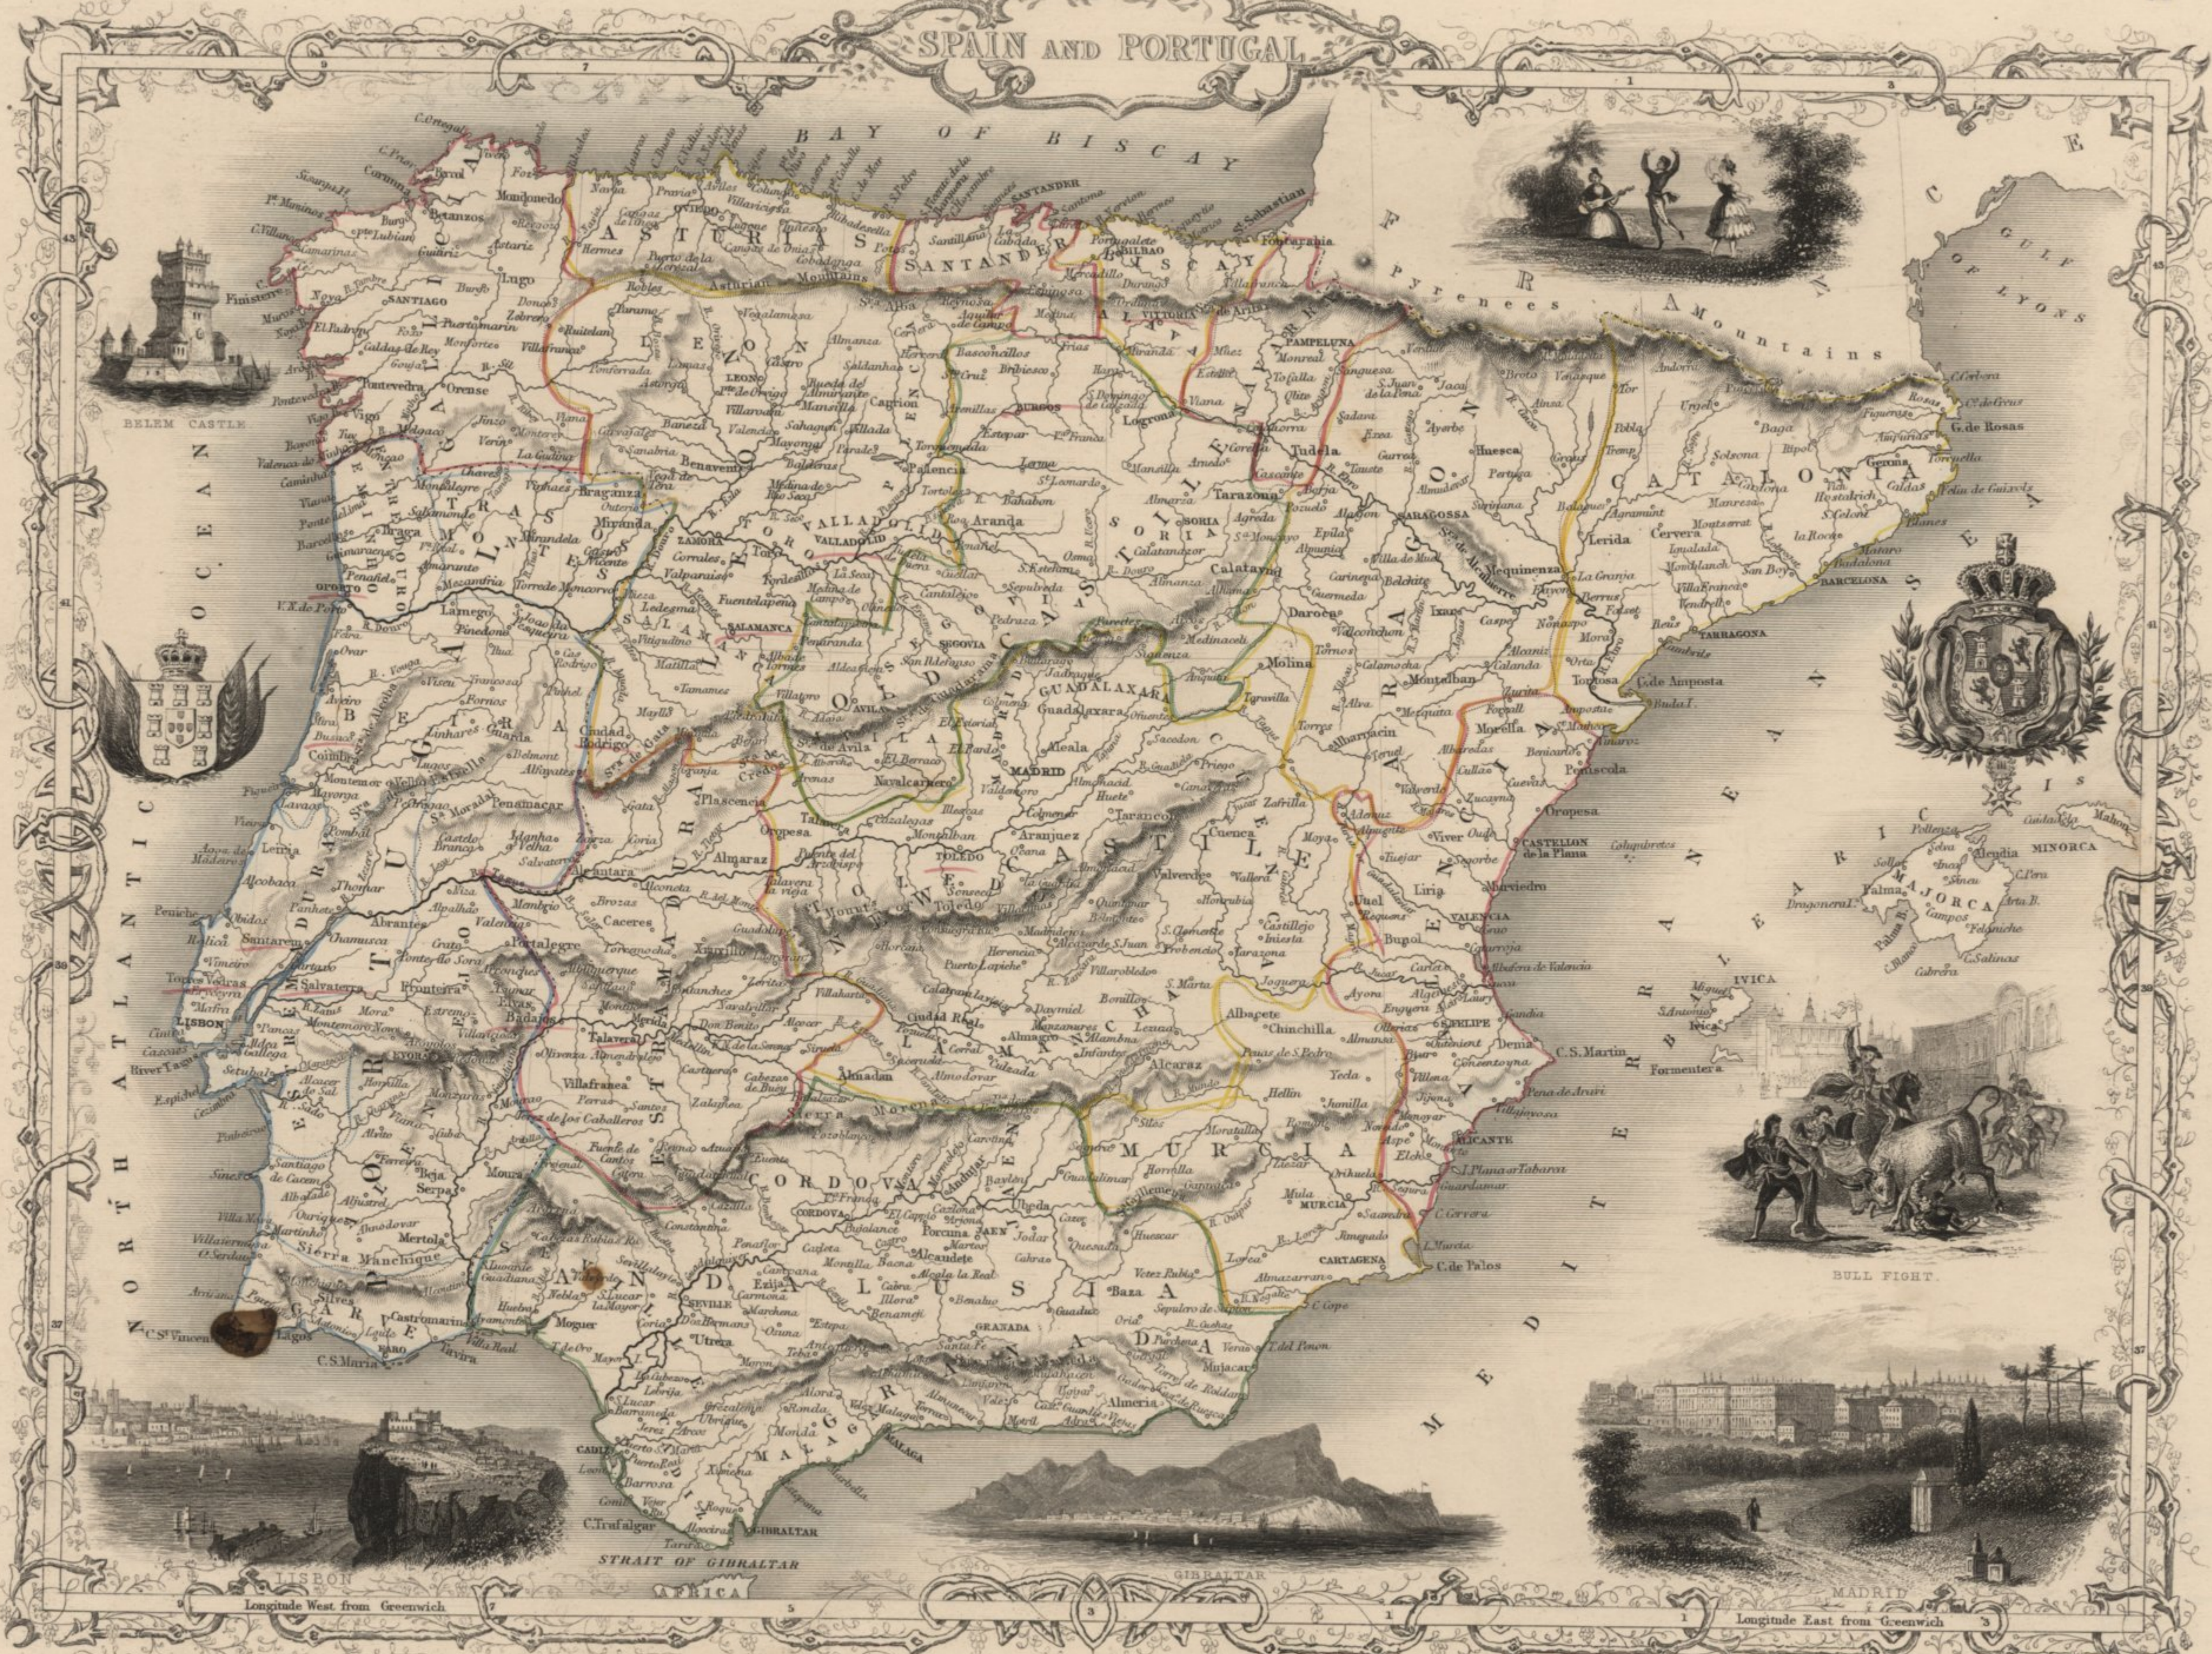

SPAIN AND PORTUGAL

The Illustrations by N. Whitlock & Engraved by J. Rogers.

SCALE 0 20 40 Miles

The Map Drawn & Engraved by J. Rapkin.

267
28

Tallis - 1845

£25.00

267
L92
024