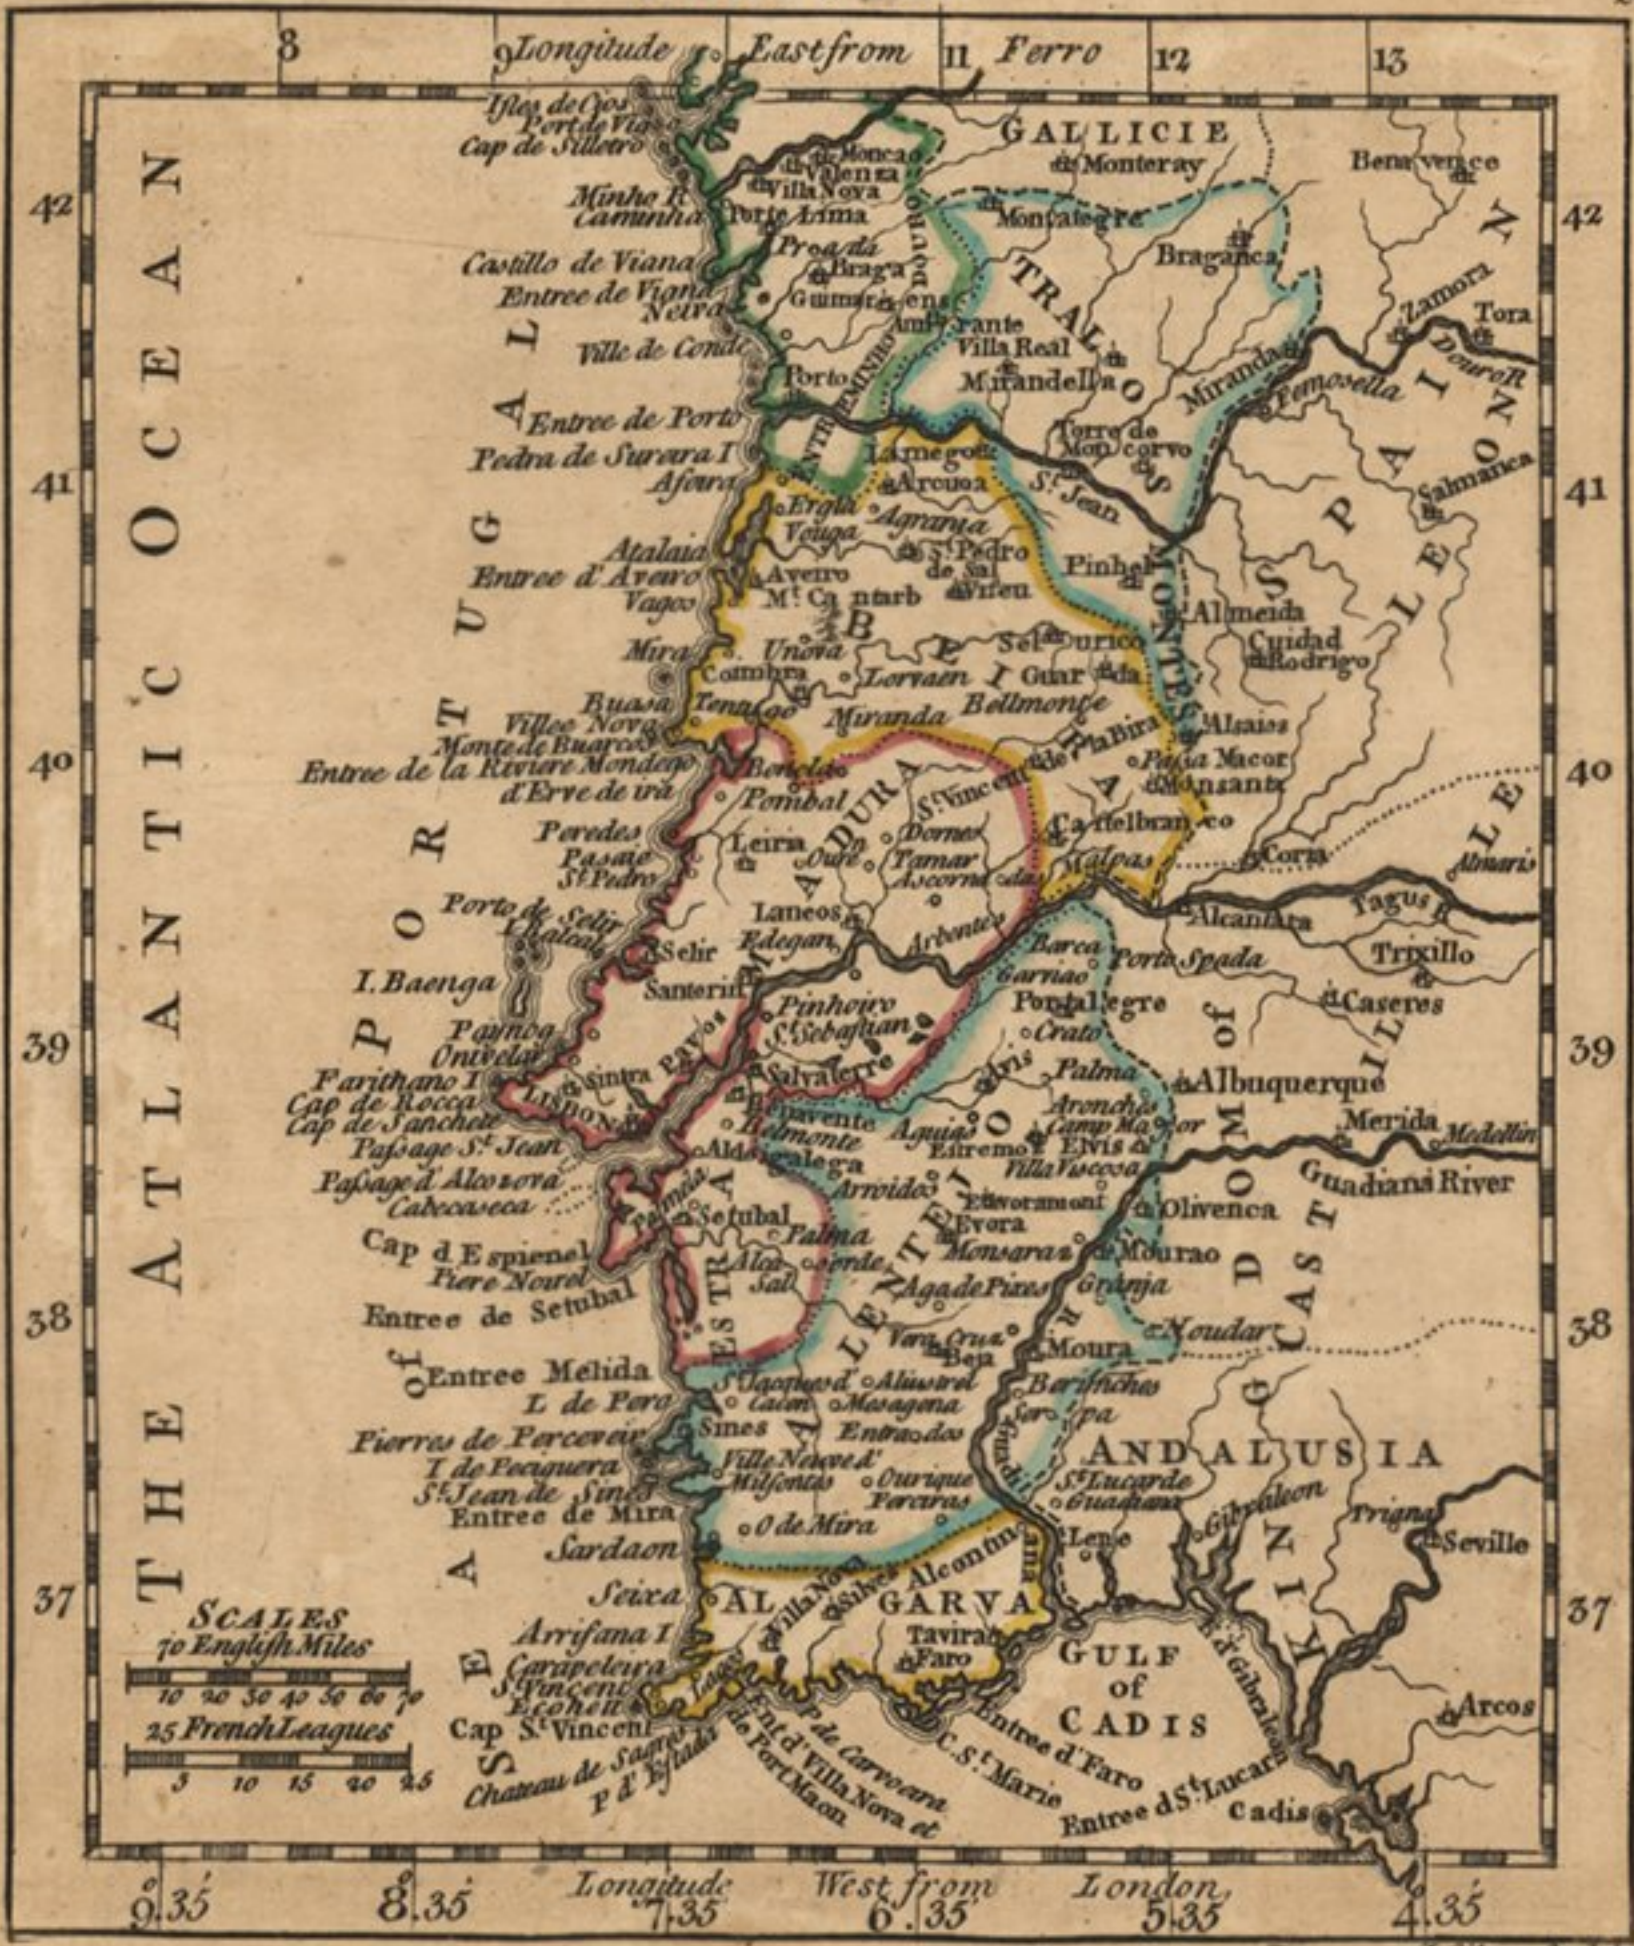

PORTUGAL

THE ATLANTIC OCEAN

SCALES
70 English Miles
25 French Leagues

Longitude East from Ferro 12 13
Longitude West from London 9.35 8.35 7.35 6.35 5.35 4.35

J. Gibson Sculp.

COLOMBIA DE MAPAS
1097
COLOMBIA